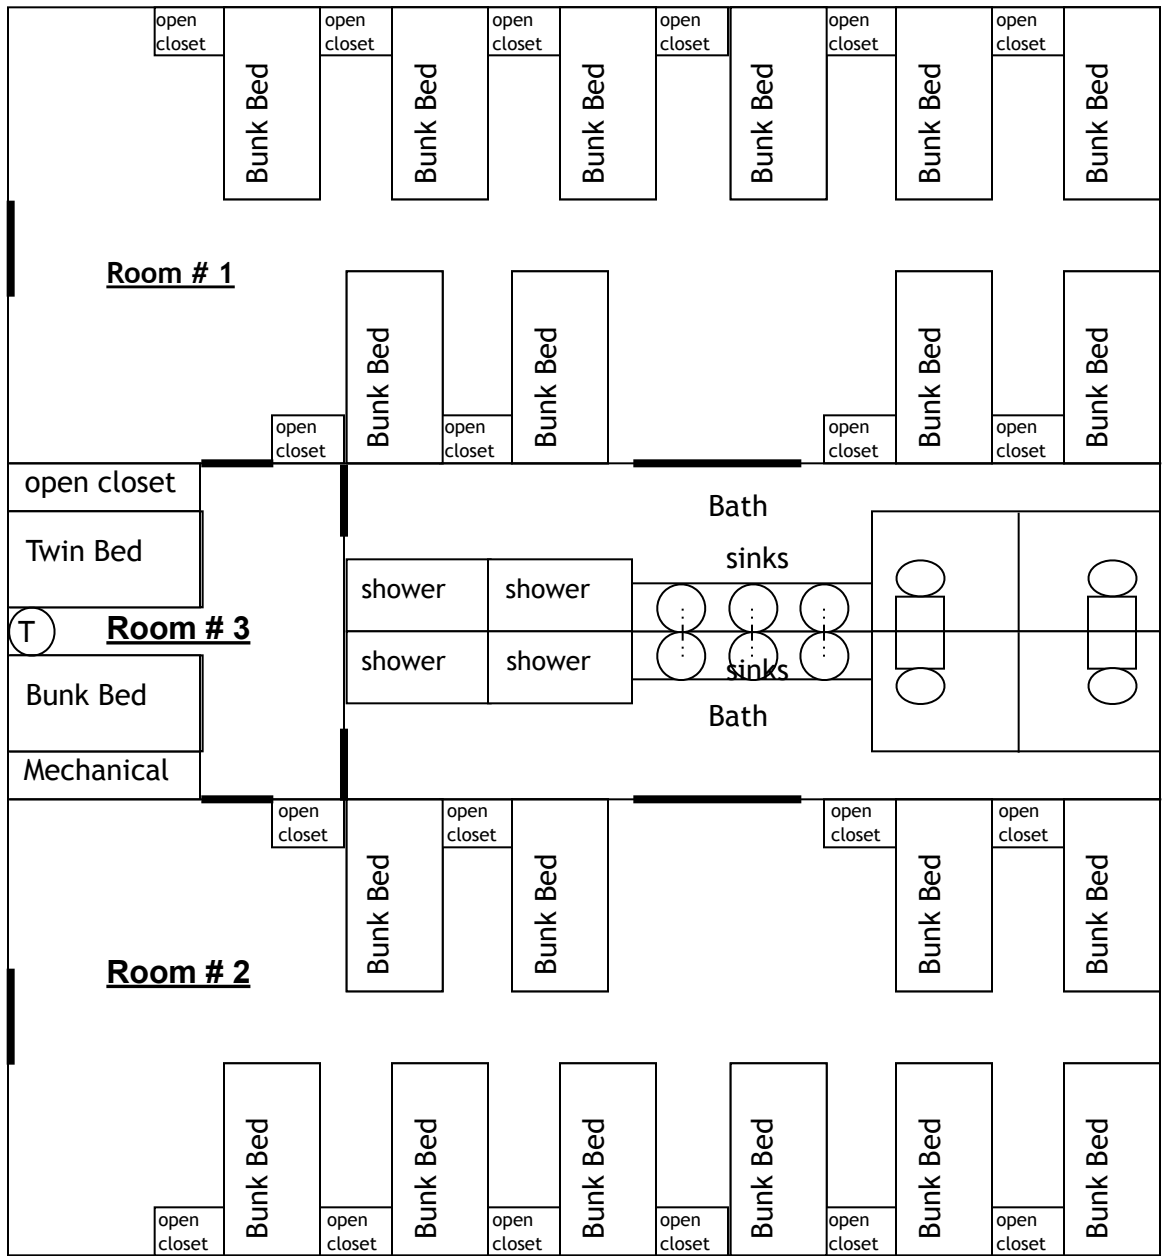

Cedar Lodge

Bunk Accommodations

Key

 = Doors
 = Telephone

Occupancy Guide

Maximum occupancy for this lodge is 42 individuals.

This lodge can be divided to house genders separately. (divided maximum is 40 individuals)

This lodge is intended for childrens' and youth groups