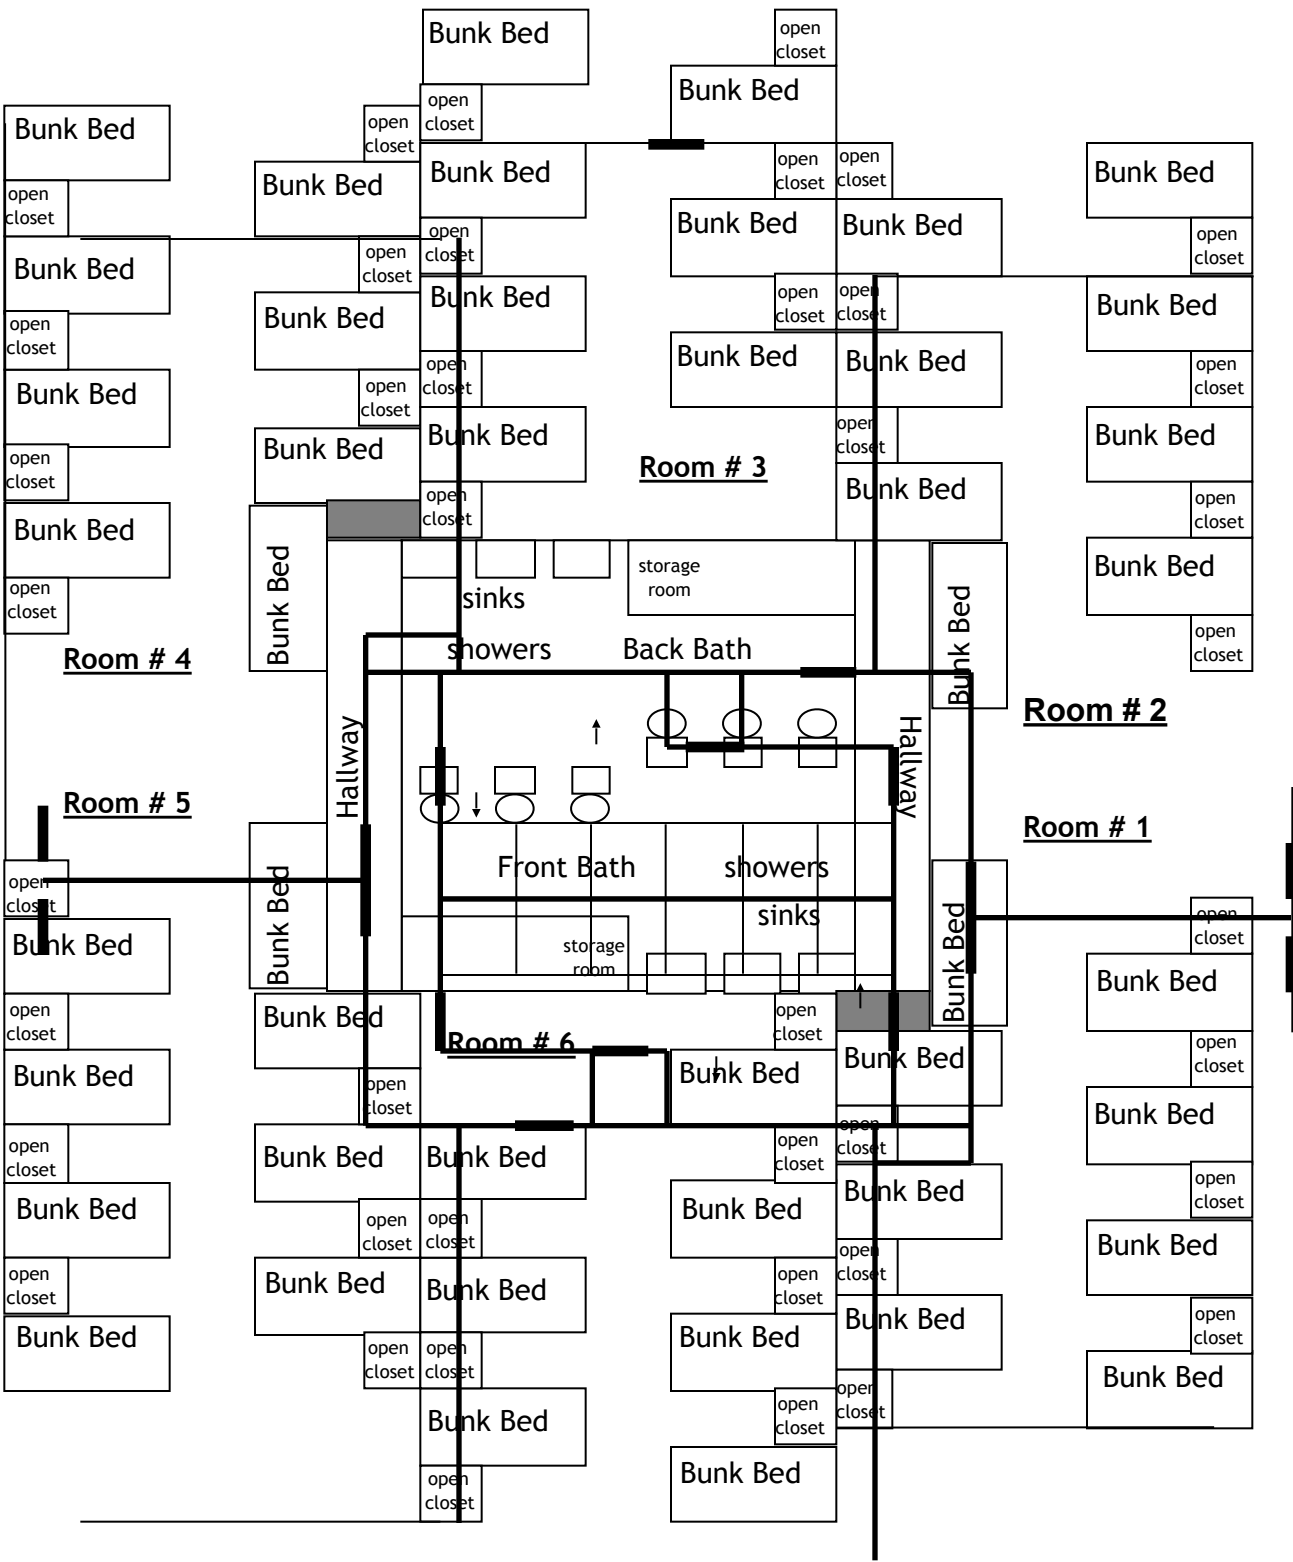

Hickory, Pine, and Laurel Lodges

Bunk Accommodations

Key

— = Doors

Occupancy Guide

Maximum occupancy for each lodge is 92 individuals.

These lodges can be divided to house genders separately. (divided maximum is 46 individuals per side)

These lodges are intended for childrens' and youth groups.