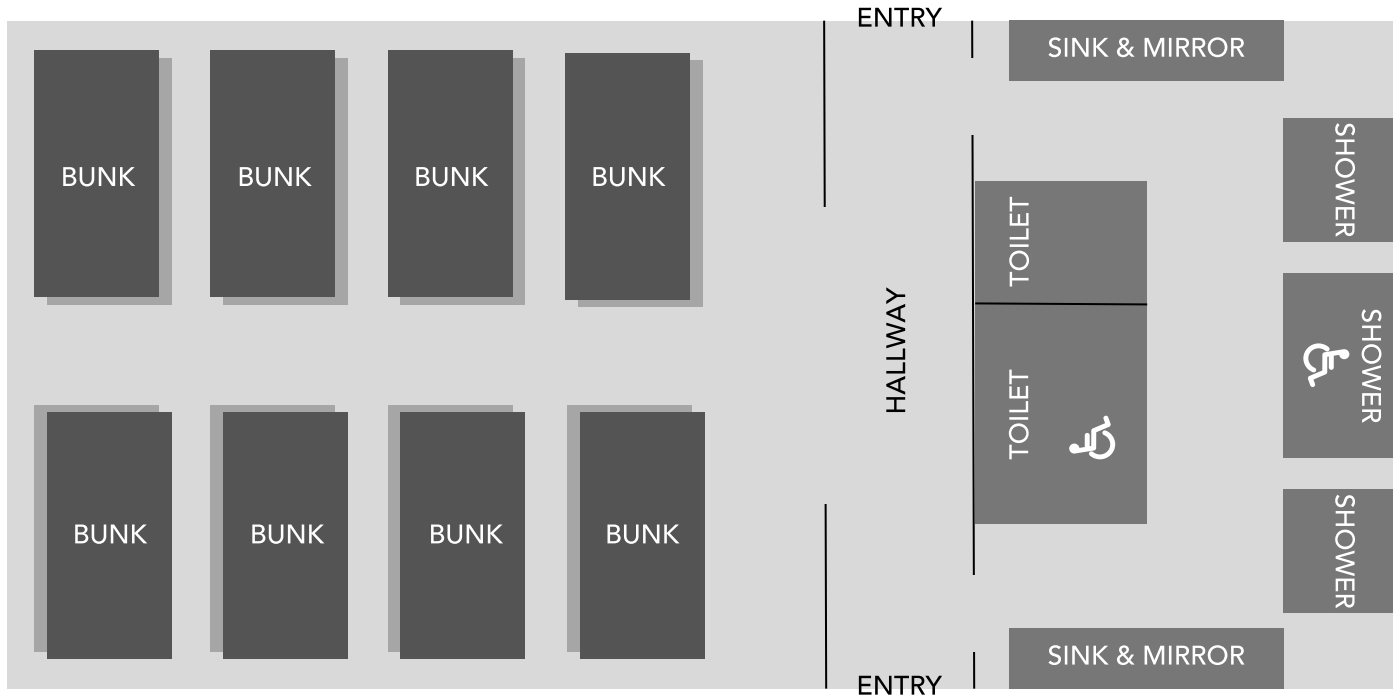

# BIRCH CABINS (1-4)

16 GUEST CAPACITY

1. \_\_\_\_\_
2. \_\_\_\_\_
3. \_\_\_\_\_
4. \_\_\_\_\_
5. \_\_\_\_\_
6. \_\_\_\_\_
7. \_\_\_\_\_
8. \_\_\_\_\_

9. \_\_\_\_\_
10. \_\_\_\_\_
11. \_\_\_\_\_
12. \_\_\_\_\_
13. \_\_\_\_\_
14. \_\_\_\_\_
15. \_\_\_\_\_
16. \_\_\_\_\_